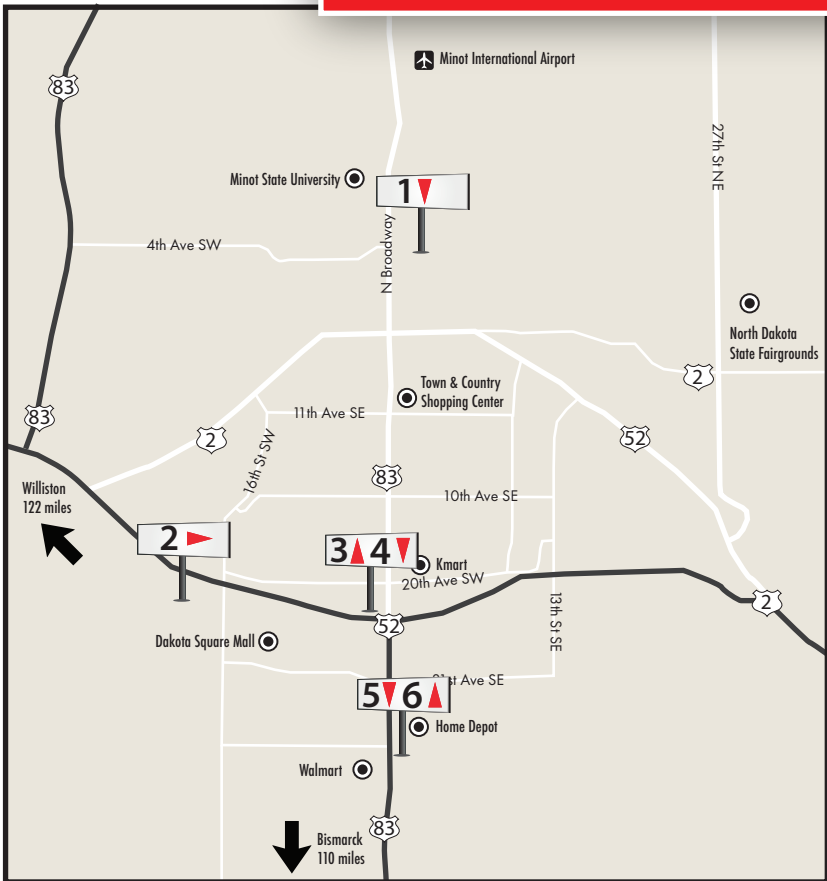

# MINOT, ND **DAKOTA** MARKETPLACE

## NETWORK

Tier 1	\$50 (13-4 week term) 50 Impressions per day
Tier 2	\$150 (13-4 week term) 200 Impressions per day
Tier 3	\$75 (7-4 week term) 50 Impressions per day
Tier 4	\$225 (7-4 week term) 200 Impressions per day
Tier 5	\$300 (7-4 week term) 500 Impressions per day
<i>Includes 1 initial ad artwork and a second ad art at no cost.</i>	

### 7 SECOND ADS

1. N. Broadway & 124 8th Ave (North Face)
  2. 1808 22nd Avenue SW (West Face)
  3. 2100 S Broadway (South Face)
  4. 2100 S Broadway (North Face)
  5. 3615 S Broadway (North Face)
  6. 3615 S Broadway (South Face)
- ROTATION INFORMATION:  
Minot network has 6 faces.