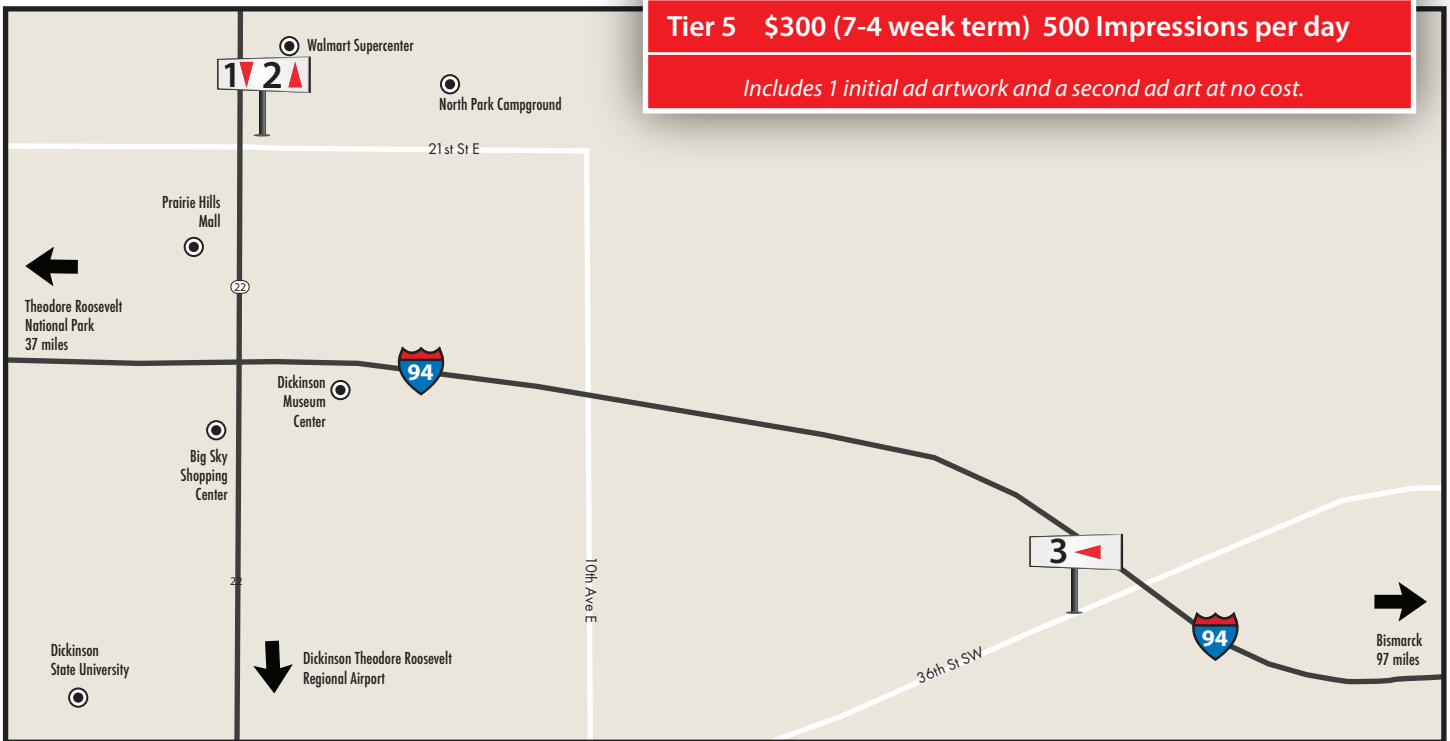

# DICKINSON, ND

**DAKOTA** MARKETPLACE

7 SECOND ADS

## NETWORK

Tier 1	\$50 (13-4 week term) 50 Impressions per day
Tier 2	\$150 (13-4 week term) 200 Impressions per day
Tier 3	\$75 (7-4 week term) 50 Impressions per day
Tier 4	\$225 (7-4 week term) 200 Impressions per day
Tier 5	\$300 (7-4 week term) 500 Impressions per day

*Includes 1 initial ad artwork and a second ad art at no cost.*

1. 251 21st Street W (North Face)
2. 251 21 Street W (South Face)
3. 2857 I-94 Business Loop (East Face)

ROTATION INFORMATION:  
Dickinson network has 3 faces.