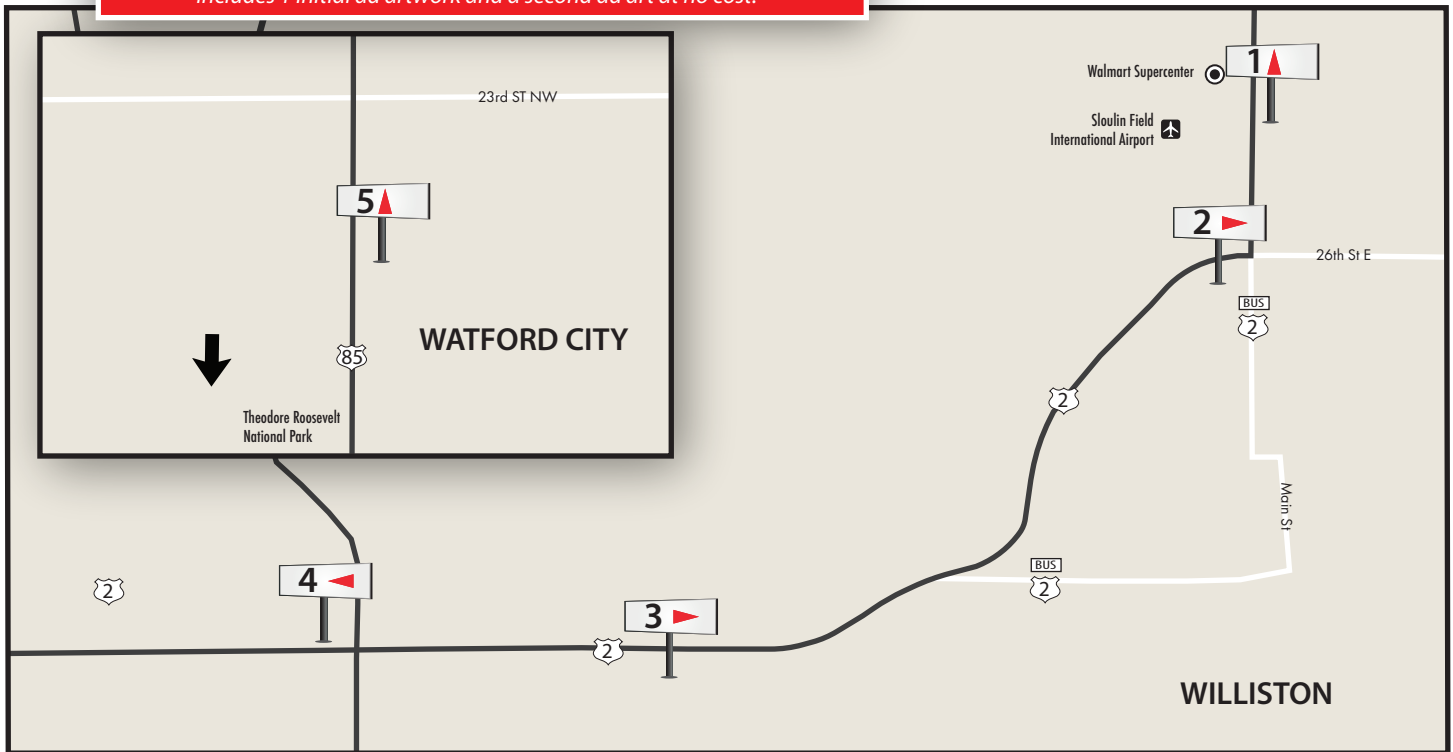

# WILLISTON, ND

**DAKOTA** MARKETPLACE

## NETWORK

Tier 1	\$50 (13-4 week term) 50 Impressions per day
Tier 2	\$150 (13-4 week term) 200 Impressions per day
Tier 3	\$75 (7-4 week term) 50 Impressions per day
Tier 4	\$225 (7-4 week term) 200 Impressions per day
Tier 5	\$300 (7-4 week term) 500 Impressions per day

*Includes 1 initial ad artwork and a second ad art at no cost.*

**7 SECOND ADS**

1. 3720 2nd Avenue West (South Face)
2. 301 26th Street West (West Face)
3. Hwy 2 & 139th Ave NW (West Face)
4. 14055 Hwy 2 (East Face)
5. Hwy 85 (South Face)